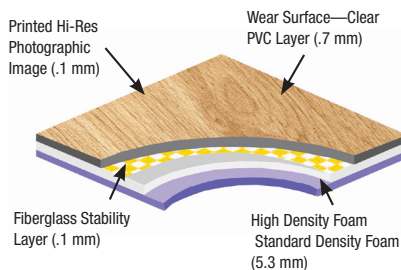

## At A Glance

- Woodstep has the look of real wood
- Easy install
- Great lie-flat
- Non-slip
- Portable

Slightly textured, heavy-duty surface. Exceptionally realistic wood design combines form, function, and ease of installation. Resists wear and tear. Great for dance and multi-purpose activities.

Recommended for ballet, jazz, contemporary dance and virtually all movement activities. Surface is made of protective coating which is slightly textured. Not recommended for tap due to cushion-backing which mutes sound. Can be installed directly on a concrete slab without a floating subfloor.

Has all the qualities of Plus with extra shock absorption provided by a dual-density foam backing. Recommended for ballet, jazz, contemporary. Not recommended for tap due to cushion-backing which mutes sound. Can be installed directly on a concrete slab without a floating subfloor.

### WOODSTEP

<b>Price</b>	See insert or website for current pricing
<b>Thickness</b>	.08" (2.0 mm)
<b>Width</b>	6.56' (2 lm)
<b>Weight</b>	6.5 lbs. per sq. yd (3.53 kg per sq. meter)
<b>Full Roll Length</b>	65' (20 lm)
<b>Full Roll Weight</b>	311 lbs (141 kg)
<b>Full Roll SQ FT/YD (M<sup>2</sup>)</b>	430 sf/47.38 sy (40 m2)
<b>Colors</b>	Oak
<b>Material</b>	4-Layer laminate   Fiberglass-lined   Clear PVC wear layer   Photo image layer   Base foam layer
<b>Life Expectancy</b>	Up to 18–22 years
<b>Guarantee</b>	1 year against wear