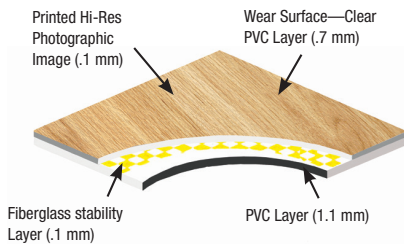

## At A Glance

- Woodstep has the look of real wood
- Easy install
- Great lie-flat
- Non-slip
- Portable

Slightly textured, heavy-duty surface. Exceptionally realistic wood design combines form, function, and ease of installation. Resists wear and tear. Great for dance and multi-purpose activities.

Recommended for ballet, jazz, contemporary dance and virtually all movement activities. Surface is made of protective coating which is slightly textured. Not recommended for tap due to cushion-backing which mutes sound. Can be installed directly on a concrete slab without a floating subfloor.

Has all the qualities of Plus with extra shock absorption provided by a dual-density foam backing. Recommended for ballet, jazz, contemporary. Not recommended for tap due to cushion-backing which mutes sound. Can be installed directly on a concrete slab without a floating subfloor.

### WOODSTEP

<b>Price</b>	See insert or website for current pricing
<b>Thickness</b>	.08" (2.0 mm)
<b>Width</b>	6.56' (2 lm)
<b>Weight</b>	6.5 lbs. per sq. yd (3.53 kg per sq. meter)
<b>Full Roll Length</b>	65' (20 lm)
<b>Full Roll Weight</b>	311 lbs (141 kg)
<b>Full Roll SQ FT/YD (M<sup>2</sup>)</b>	430 sf/47.38 sy (40 m2)
<b>Colors</b>	Oak
<b>Material</b>	4-Layer laminate   Fiberglass-lined   Clear PVC wear layer   Photo image layer   Base foam layer
<b>Life Expectancy</b>	Up to 18–22 years
<b>Guarantee</b>	1 year against wear