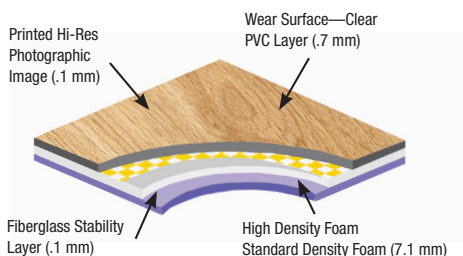

## At A Glance

- Woodstep has the look of real wood
- Easy install
- Great lie-flat
- Non-slip
- Portable

Slightly textured, heavy-duty surface. Exceptionally realistic wood design combines form, function, and ease of installation. Resists wear and tear. Great for dance and multi-purpose activities.

Recommended for ballet, jazz, contemporary dance and virtually all movement activities. Surface is made of protective coating which is slightly textured. Not recommended for tap due to cushion-backing which mutes sound. Can be installed directly on a concrete slab without a floating subfloor.

Has all the qualities of Plus with extra shock absorption provided by a dual-density foam backing. Recommended for ballet, jazz, contemporary. Not recommended for tap due to cushion-backing which mutes sound. Can be installed directly on a concrete slab without a floating subfloor.

### WOODSTEP

<b>Price</b>	See insert or website for current pricing
<b>Thickness</b>	.08" (2.0 mm)
<b>Width</b>	6.56' (2 lm)
<b>Weight</b>	6.5 lbs. per sq. yd (3.53 kg per sq. meter)
<b>Full Roll Length</b>	65' (20 lm)
<b>Full Roll Weight</b>	311 lbs (141 kg)
<b>Full Roll SQ FT/YD (M<sup>2</sup>)</b>	430 sf/47.38 sy (40 m2)
<b>Colors</b>	Oak
<b>Material</b>	4-Layer laminate   Fiberglass-lined   Clear PVC wear layer   Photo image layer   Base foam layer
<b>Life Expectancy</b>	Up to 18–22 years
<b>Guarantee</b>	1 year against wear