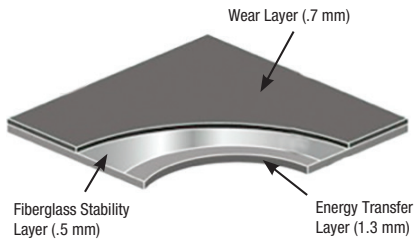

## At A Glance

- Heavy-duty
- Multi-purpose
- Tap floor and much more
- Ultimate studio floor
- Permanent or portable

\*Do not use ReUselt with Timestep T during installation.  
Use Double-Faced Tape or 4" Installation Tape.