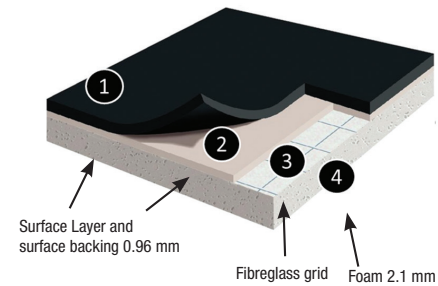

# Dancestep Plus Flooring

**Dancestep Plus** is a dual-density foam-backed flooring designed to be installed directly on a properly sealed concrete slab. Dual-density foam gives increased energy absorption. Textured wear layer makes for a non-slip surface. Great for all styles of dance except tap (due to sound reduction).

<b>Price</b>	See insert or website for current pricing
<b>Thickness</b>	.24" (6.0 mm)
<b>Width</b>	6.56' (2 lm)
<b>Weight</b>	6.73 lbs. per sq. yd. (3.65 kg per sq. meter)
<b>Full Roll Length</b>	65' (20 lm)
<b>Full Roll Weight</b>	322 lbs (146 kg)
<b>Full Roll SQ FT/YD (M<sup>2</sup>)</b>	430 sf/47.38 sy (40 m <sup>2</sup> )
<b>Colors</b>	Solid Black, Solid Grey
<b>Material</b>	4-Layer laminate   Fiberglass-lined   Single PVC wear layer   Dual Base foam layer
<b>Life Expectancy</b>	Up to 18 years
<b>Guarantee</b>	1 year against wear

## At A Glance

- Heavy-duty
- Installs directly over concrete
- Excellent for professional and home use
- Easy install
- Non-slip

Dual layer cushion base for double the energy absorption.

<b>Price</b>	See insert or website for current pricing
<b>Thickness</b>	.122" (3.1 mm)
<b>Width</b>	4.92' (1.5 lm)
<b>Weight</b>	4.24 lbs. per sq. yd. (2.3 kg per sq. meter)
<b>Full Roll Length</b>	65' (20 lm)
<b>Full Roll Weight</b>	152 lbs (69 kg)
<b>Full Roll SQ FT/YD (M<sup>2</sup>)</b>	322.9 sf/35.88 sy (30 m <sup>2</sup> )
<b>Colors</b>	Black, Grey
<b>Material</b>	4-Layer laminate   Single PVC wear layer   Surface backing   Fiberglass grid   Base foam layer
<b>Life Expectancy</b>	10-15 years
<b>Guarantee</b>	1 year against wear