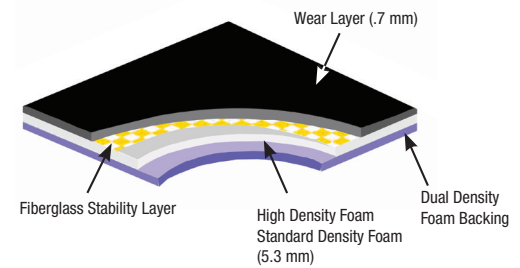

Specialty Collection

Dancestep Plus Flooring

Dancestep Plus is a dual-density foam-backed flooring designed to be installed directly on a properly sealed concrete slab. Dual-density foam gives increased energy absorption. Textured wear layer makes for a non-slip surface. Great for all styles of dance except tap (due to sound reduction).

Price	See insert or website for current pricing
Thickness	.24" (6.0 mm)
Width	6.56' (2 lm)
Weight	6.73 lbs. per sq. yd. (3.65 kg per sq. meter)
Full Roll Length	65' (20 lm)
Full Roll Weight	322 lbs (146 kg)
Full Roll SQ FT/YD (M²)	430 sf/47.38 sy (40 m²)
Colors	Solid Black, Solid Grey
Material	4-Layer laminate | Fiberglass-lined | Single PVC wear layer | Dual Base foam layer
Life Expectancy	Up to 18 years
Guarantee	1 year against wear

At A Glance

- Heavy-duty
- Installs directly over concrete
- Excellent for professional and home use
- Easy install
- Non-slip

Dual layer cushion base for double the energy absorption.

Pulse Flooring **NEW**

Pulse, the studio performance floor for ballet, contemporary, and jazz. Cushion-backed flooring reduces sound. Non-slip surface ideal for pointe work. Not recommended for tap (sound muting).

Price	See insert or website for current pricing
Thickness	.122" (3.1 mm)
Width	4.92' (1.5 lm)
Weight	4.24 lbs. per sq. yd. (2.3 kg per sq. meter)
Full Roll Length	65' (20 lm)
Full Roll Weight	152 lbs (69 kg)
Full Roll SQ FT/YD (M²)	322.9 sf/35.88 sy (30 m²)
Colors	Black, Grey
Material	4-Layer laminate | Single PVC wear layer | Surface backing | Fiberglass grid | Base foam layer
Life Expectancy	10-15 years
Guarantee	1 year against wear