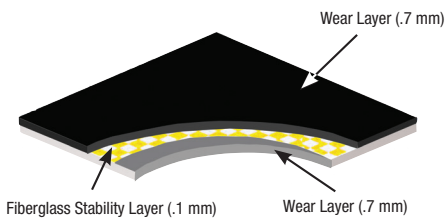

## At A Glance

- Lightweight
- Economical
- Reversible
- Easy maintenance

**Super Bravo Pro** is 33% thicker than Classic. All the qualities of **Super Bravo** and also rated for flamenco and tap. The extra thickness makes for extra versatility and durability.

**Super Bravo** has all the qualities of **Bravo Classic** but is 13% thicker for increased durability and longevity. A floor made for the studio but still light enough to take on the road.

The classic marley floor with a fiberglass lining. Reversible, lightweight, portable, economical. marley flooring. Ideal for contemporary, hip-hop, jazz. Excellent for ballet. A dance floor made for stage, studio and touring. Not recommended for tap.

### SUPER BRAVO PRO

<b>Price</b>	See insert or website for current pricing
<b>Thickness</b>	.08" (2.0 mm)
<b>Width</b>	6.56' (2 lm)
<b>Weight</b>	4.8 lbs. per sq. yd. (2.6 kg per sq. meter)
<b>Full Roll Length</b>	65' (20 lm)
<b>Full Roll Weight</b>	230 lbs (104 kg)
<b>Full Roll SQ FT/YD (M<sup>2</sup>)</b>	430 sf/47.38 sy (40 m <sup>2</sup> )
<b>Colors</b>	Grey/Black Reversible
<b>Material</b>	3-Layer laminate   Fiberglass-lined   2 PVC wear layers
<b>Life Expectancy</b>	Up to 10 years
<b>Guarantee</b>	1 year against wear

### SUPER BRAVO

<b>Price</b>	See insert or website for current pricing
<b>Thickness</b>	.07" (1.7 mm)
<b>Width</b>	6.56' (2 lm)
<b>Weight</b>	3.87 lbs. per sq. yd. (2.1 kg per sq. meter)
<b>Full Roll Length</b>	98' (30 lm)
<b>Full Roll Weight</b>	278 lbs (126 kg)
<b>Full Roll SQ FT/YD (M<sup>2</sup>)</b>	645 sf/71.43 sy (60 m <sup>2</sup> )
<b>Colors</b>	Grey/Black Reversible, Grey/Grey Reversible, Black/Black Reversible, White/Black Reversible
<b>Material</b>	3-Layer laminate   Fiberglass-lined   2 PVC wear layers
<b>Life Expectancy</b>	Up to 10 years
<b>Guarantee</b>	1 year against wear