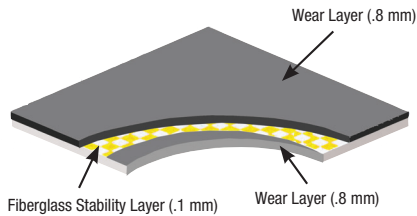

## At A Glance

- Lightweight
- Economical
- Reversible
- Easy maintenance

**Super Bravo Pro** is 33% thicker than Classic. All the qualities of **Super Bravo** and also rated for flamenco and tap. The extra thickness makes for extra versatility and durability.

**Super Bravo** has all the qualities of **Bravo Classic** but is 13% thicker for increased durability and longevity. A floor made for the studio but still light enough to take on the road.

The classic marley floor with a fiberglass lining. Reversible, lightweight, portable, economical. marley flooring. Ideal for contemporary, hip-hop, jazz. Excellent for ballet. A dance floor made for stage, studio and touring. Not recommended for tap.

### SUPER BRAVO PRO

<b>Price</b>	See insert or website for current pricing
<b>Thickness</b>	.08" (2.0 mm)
<b>Width</b>	6.56' (2 lm)
<b>Weight</b>	4.8 lbs. per sq. yd. (2.6 kg per sq. meter)
<b>Full Roll Length</b>	65' (20 lm)
<b>Full Roll Weight</b>	230 lbs (104 kg)
<b>Full Roll SQ FT/YD (M<sup>2</sup>)</b>	430 sf/47.38 sy (40 m <sup>2</sup> )
<b>Colors</b>	Grey/Black Reversible
<b>Material</b>	3-Layer laminate   Fiberglass-lined   2 PVC wear layers
<b>Life Expectancy</b>	Up to 10 years
<b>Guarantee</b>	1 year against wear

### SUPER BRAVO

<b>Price</b>	See insert or website for current pricing
<b>Thickness</b>	.07" (1.7 mm)
<b>Width</b>	6.56' (2 lm)
<b>Weight</b>	3.87 lbs. per sq. yd. (2.1 kg per sq. meter)
<b>Full Roll Length</b>	98' (30 lm)
<b>Full Roll Weight</b>	278 lbs (126 kg)
<b>Full Roll SQ FT/YD (M<sup>2</sup>)</b>	645 sf/71.43 sy (60 m <sup>2</sup> )
<b>Colors</b>	Grey/Black Reversible, Grey/Grey Reversible, Black/Black Reversible, White/Black Reversible
<b>Material</b>	3-Layer laminate   Fiberglass-lined   2 PVC wear layers
<b>Life Expectancy</b>	Up to 10 years
<b>Guarantee</b>	1 year against wear