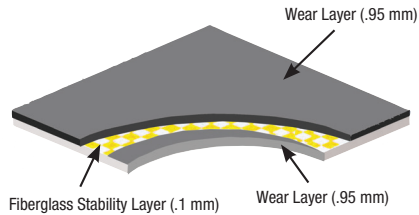

## At A Glance

- Lightweight
- Economical
- Reversible
- Easy maintenance

**Super Bravo Pro** is 33% thicker than Classic. All the qualities of **Super Bravo** and also rated for flamenco and tap. The extra thickness makes for extra versatility and durability.

**Super Bravo** has all the qualities of **Bravo Classic** but is 13% thicker for increased durability and longevity. A floor made for the studio but still light enough to take on the road.

The classic marley floor with a fiberglass lining. Reversible, lightweight, portable, economical. marley flooring. Ideal for contemporary, hip-hop, jazz. Excellent for ballet. A dance floor made for stage, studio and touring. Not recommended for tap.

### SUPER BRAVO PRO

<b>Price</b>	See insert or website for current pricing
<b>Thickness</b>	.08" (2.0 mm)
<b>Width</b>	6.56' (2 lm)
<b>Weight</b>	4.8 lbs. per sq. yd. (2.6 kg per sq. meter)
<b>Full Roll Length</b>	65' (20 lm)
<b>Full Roll Weight</b>	230 lbs (104 kg)
<b>Full Roll SQ FT/YD (M<sup>2</sup>)</b>	430 sf/47.38 sy (40 m <sup>2</sup> )
<b>Colors</b>	Grey/Black Reversible
<b>Material</b>	3-Layer laminate   Fiberglass-lined   2 PVC wear layers
<b>Life Expectancy</b>	Up to 10 years
<b>Guarantee</b>	1 year against wear

### SUPER BRAVO

<b>Price</b>	See insert or website for current pricing
<b>Thickness</b>	.07" (1.7 mm)
<b>Width</b>	6.56' (2 lm)
<b>Weight</b>	3.87 lbs. per sq. yd. (2.1 kg per sq. meter)
<b>Full Roll Length</b>	98' (30 lm)
<b>Full Roll Weight</b>	278 lbs (126 kg)
<b>Full Roll SQ FT/YD (M<sup>2</sup>)</b>	645 sf/71.43 sy (60 m <sup>2</sup> )
<b>Colors</b>	Grey/Black Reversible, Grey/Grey Reversible, Black/Black Reversible, White/Black Reversible
<b>Material</b>	3-Layer laminate   Fiberglass-lined   2 PVC wear layers
<b>Life Expectancy</b>	Up to 10 years
<b>Guarantee</b>	1 year against wear